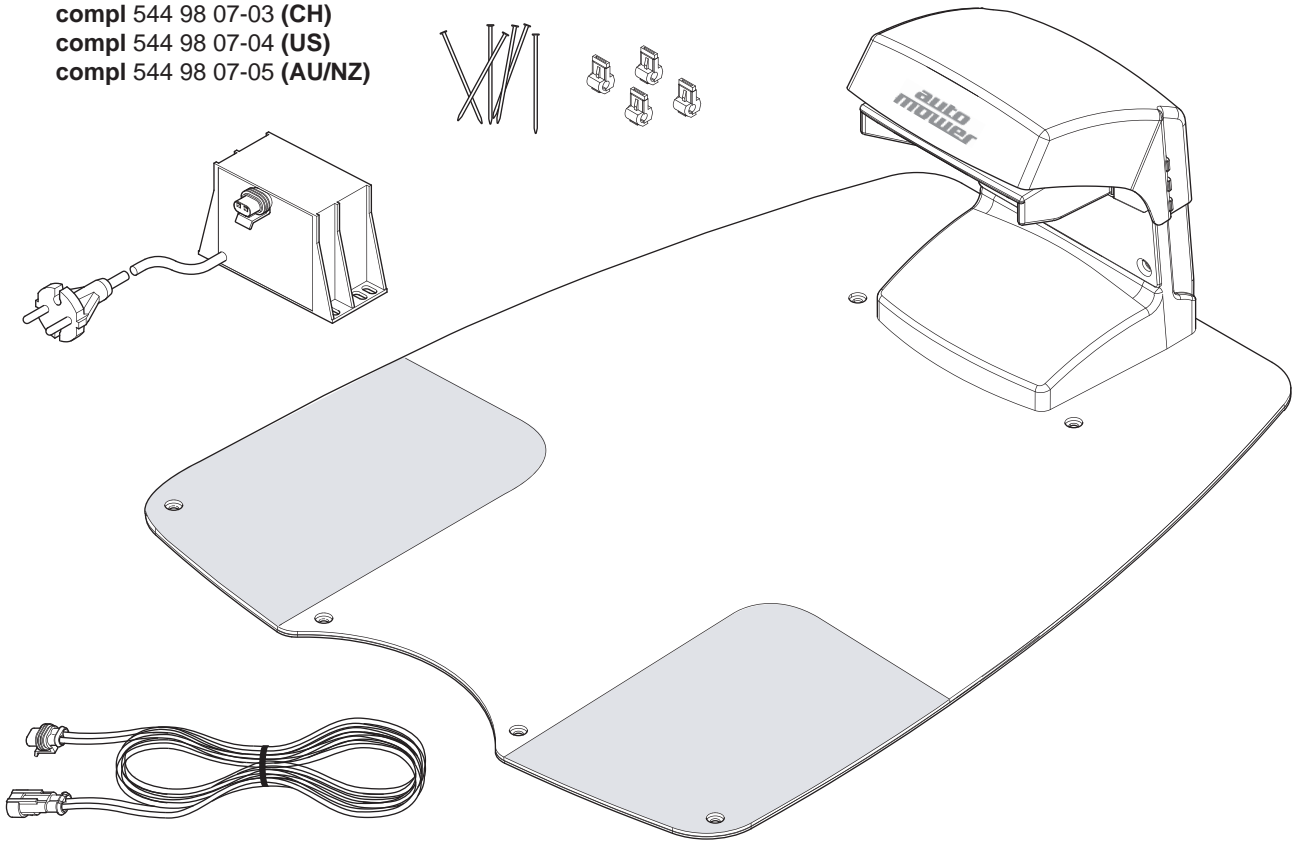

F compl 544 98 07-01 (EU)
compl 544 98 07-02 (UK)
compl 544 98 07-03 (CH)
compl 544 98 07-04 (US)
compl 544 98 07-05 (AU/NZ)